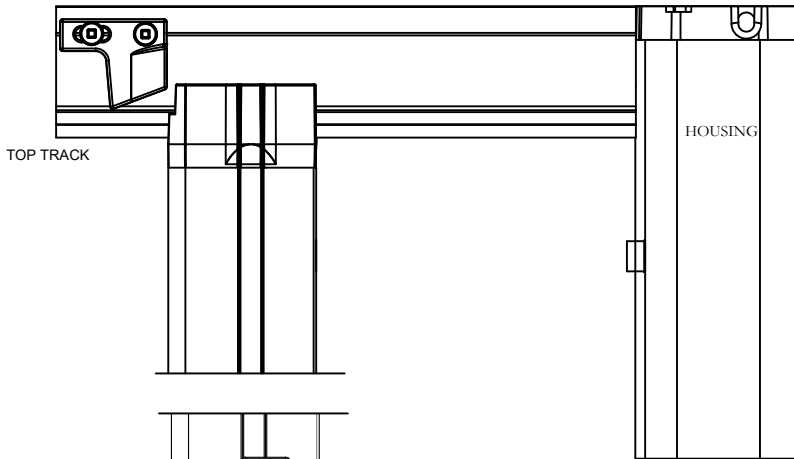

Door Design Specifications

Mesh Lock Option - Detail Views

All Dimensions Are Shown In Inches and Millimeters In Brackets

BOTTOM VIEW

Scale: NTS

TOP CATCH

SLIDE BAR

LATCHING HANDLE

BOTTOM TRACK

BOTTOM CATCH

BOTTOM TRACK ENTRY GUIDE

SIDE VIEW

Scale: NTS

REVISIONS	DRAWN BY	E.C.S.	2022/07/26	DRAWING TITLE
	CHECK BY			RETRACTABLE DOOR WITH MESH LOCK OPTION - DETAILED VIEW
	ENG. APPR.			DRAWING NO.
	MFG. APPR.			PSRETRACTDOORWITHMESHLOCKOPTION02
	Q.A.			SCALE: AS SHOWN