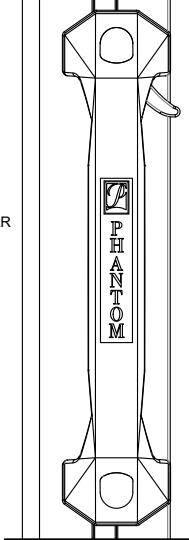

Door Design Specifications

Mesh Lock Option - Detail Views

All Dimensions Are Shown In Inches and Millimeters In Brackets

BOTTOM VIEW

Scale: NTS

TOP CATCH

SLIDE BAR

LATCHING HANDLE

BOTTOM TRACK

BOTTOM CATCH

BOTTOM TRACK ENTRY GUIDE

SIDE VIEW

Scale: NTS

REVISIONS	DRAWN BY	E.C.S.	2022/07/26	DRAWING TITLE
	CHECK BY			RETRACTABLE DOOR WITH MESH LOCK OPTION - DETAILED VIEW
	ENG. APPR.			DRAWING NO.
	MFG. APPR.			PSRETRACTDOORWITHMESHLOCKOPTION02
	Q.A.			SCALE: AS SHOWN