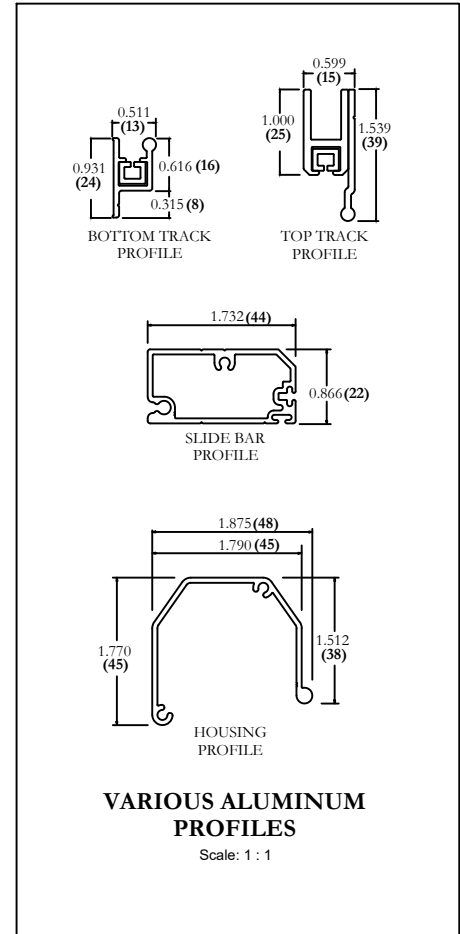

Door Design Specifications

Mesh Lock Option - Detail Views

All Dimensions Are Shown In Inches and Millimeters In Brackets

BOTTOM VIEW

Scale: NTS

TOP CATCH

SLIDE BAR

LATCHING HANDLE

BOTTOM TRACK

BOTTOM CATCH

BOTTOM TRACK ENTRY GUIDE

SIDE VIEW

Scale: NTS

REVISIONS	DRAWN BY	E.C.S.	2022/07/26	DRAWING TITLE
	CHECK BY			RETRACTABLE DOOR WITH MESH LOCK OPTION - DETAILED VIEW
	ENG. APPR.			DRAWING NO.
	MFG. APPR.			PSRETRACTDOORWITHMESHLOCKOPTION02
	Q.A.			SCALE: AS SHOWN