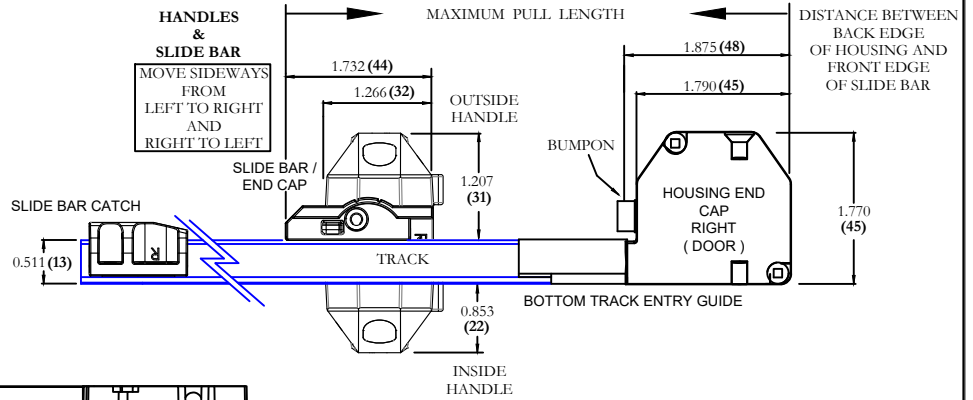

Door Design Specifications

Mesh Lock Option - Detail Views

All Dimensions Are Shown In Inches and Millimeters In Brackets

BOTTOM VIEW

Scale: NTS

TOP CATCH

SLIDE BAR

LATCHING HANDLE

BOTTOM TRACK

BOTTOM CATCH

BOTTOM TRACK ENTRY GUIDE

SIDE VIEW

Scale: NTS

REVISIONS	DRAWN BY	E.C.S.	2022/07/26	DRAWING TITLE
	CHECK BY			RETRACTABLE DOOR WITH MESH LOCK OPTION - DETAILED VIEW
	ENG. APPR.			DRAWING NO.
	MFG. APPR.			PSRETRACTDOORWITHMESHLOCKOPTION02
	Q.A.			SCALE: AS SHOWN